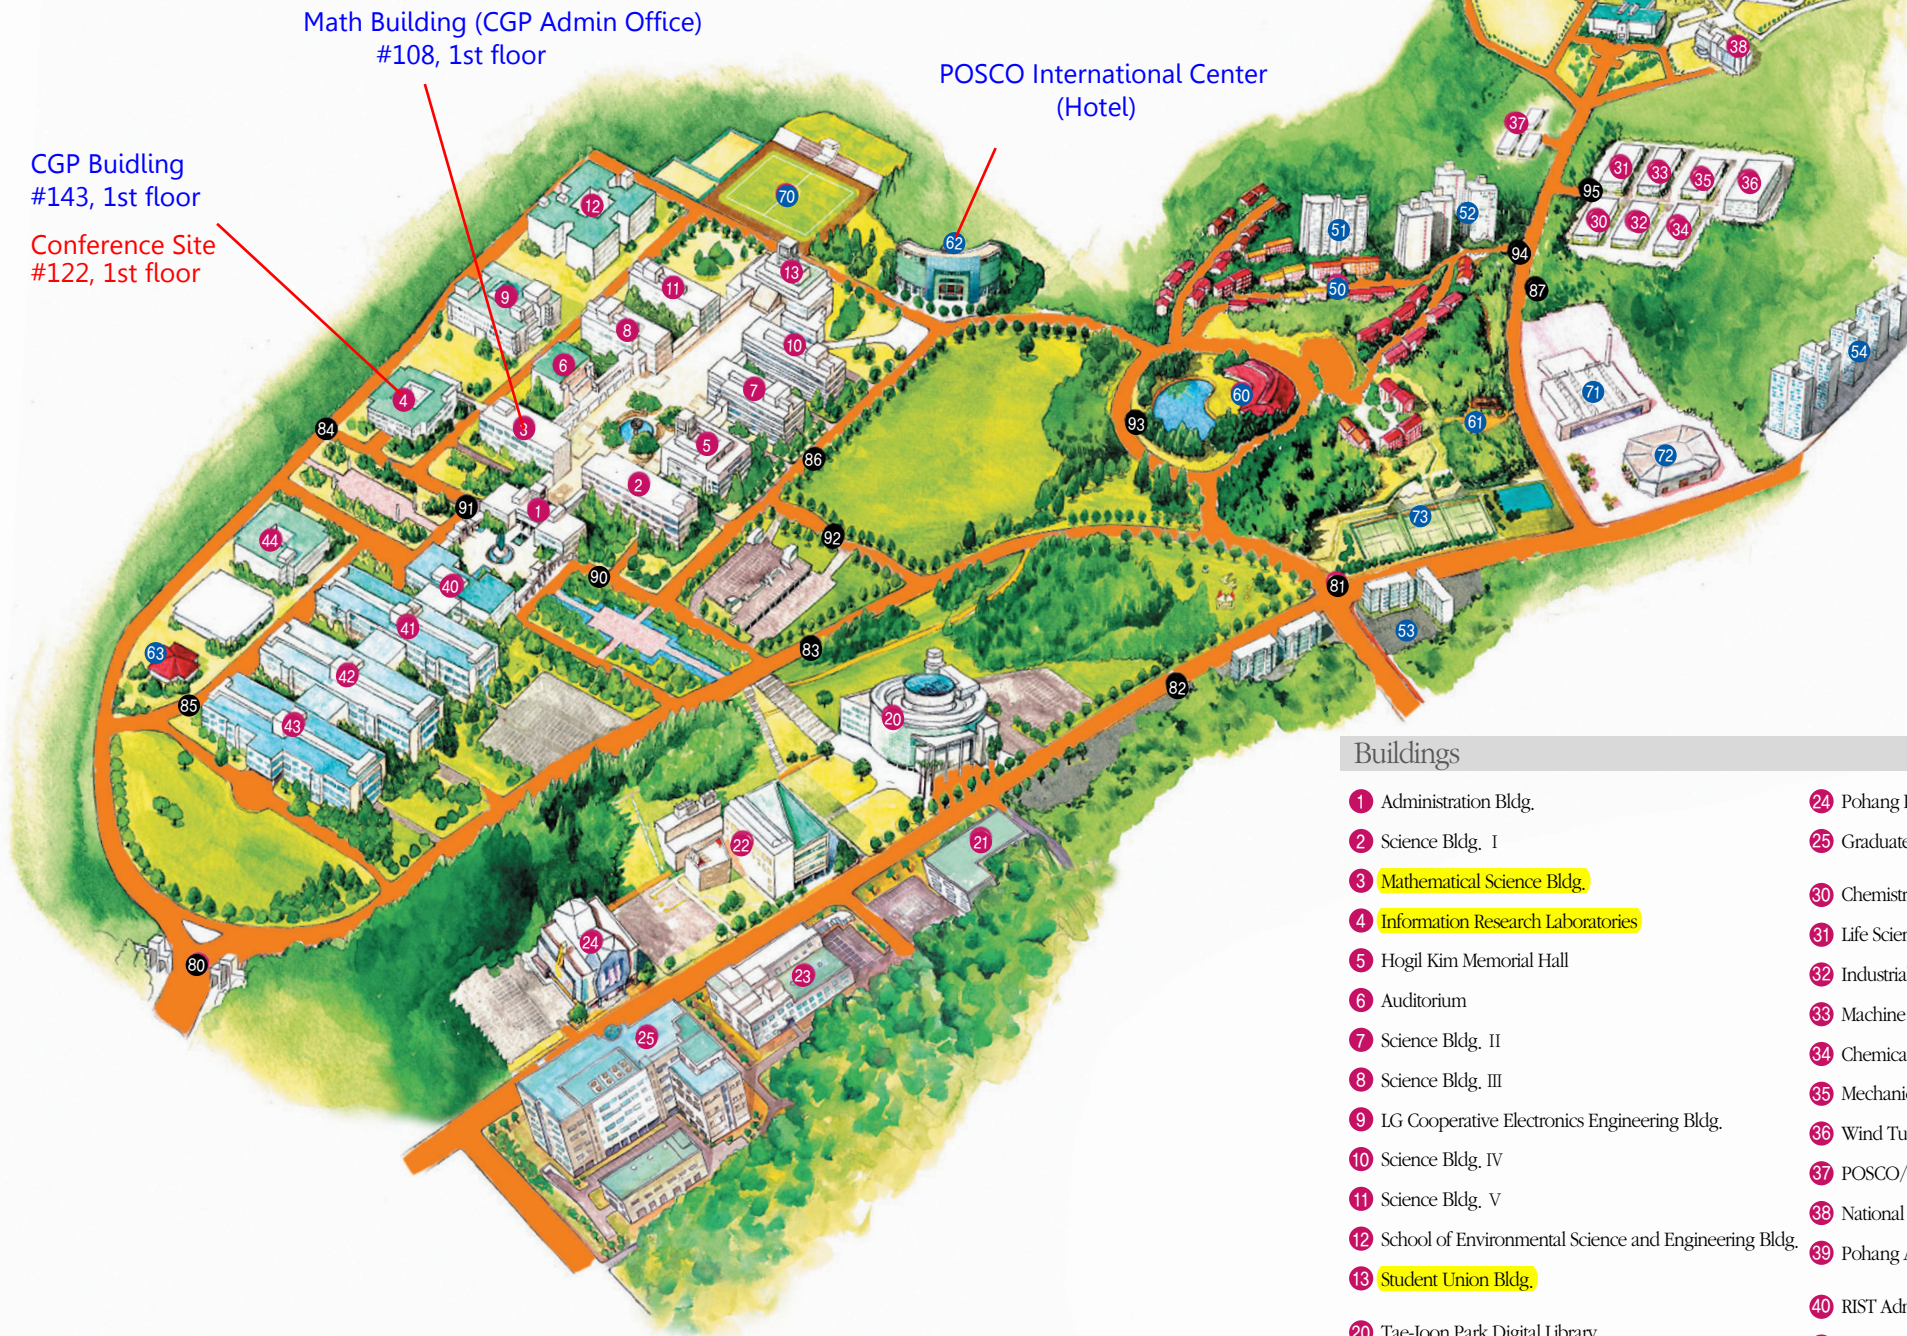

POSTECH Campus Map

Streets	
80 Main Gate	87 Synchrotron Road
81 East Gate	90 Administration Circle
82 Jigok Boulevard	91 Nobel Circle
83 Cheong-Am Road	92 Mueunjae Street
84 Young-Sung Road	93 Pond Lane
85 Ik-Yang Street	94 Future Drive
86 University Road	95 Research Circle

Buildings		
1 Administration Bldg.	24 Pohang Institute of Intelligent Robotics	50 Student Dormitories
2 Science Bldg. I	25 Graduate Institute of Ferrous Technology	51 Residential College
3 Mathematical Science Bldg.	30 Chemistry Bldg.	52 Graduate Student Apartments
4 Information Research Laboratories	31 Life Science Building	53 Posville Apartments
5 Hogil Kim Memorial Hall	32 Industrial and Management Engineering Laboratories Bldg.	54 Faculty Apartments
6 Auditorium	33 Machine Shop	60 Jigok Community Center
7 Science Bldg. II	34 Chemical Engineering Laboratories Bldg.	61 Log Cabin
8 Science Bldg. III	35 Mechanical Engineering Laboratories Bldg.	62 POSCO International Center
9 LG Cooperative Electronics Engineering Bldg.	36 Wind Tunnels	63 RIST Cafeteria
10 Science Bldg. IV	37 POSCO/RIST Laboratories Bldg.	70 Main Stadium
11 Science Bldg. V	38 National Center for Nanomaterials Technology	71 Gymnasium
12 School of Environmental Science and Engineering Bldg.	39 Pohang Accelerator Laboratory	72 POSPLEX
13 Student Union Bldg.	40 RIST Administration Bldg.	73 Outdoor Tennis Court
20 Tae-Joon Park Digital Library	41 RIST Research Bldg. I	
21 Jigok Research Bldg.	42 RIST Research Bldg. II	
22 POSTECH Biotech Center	43 RIST Research Bldg. III	
23 Pohang Institute of Metal Industry Advancement	44 RIST Research Bldg. IV	